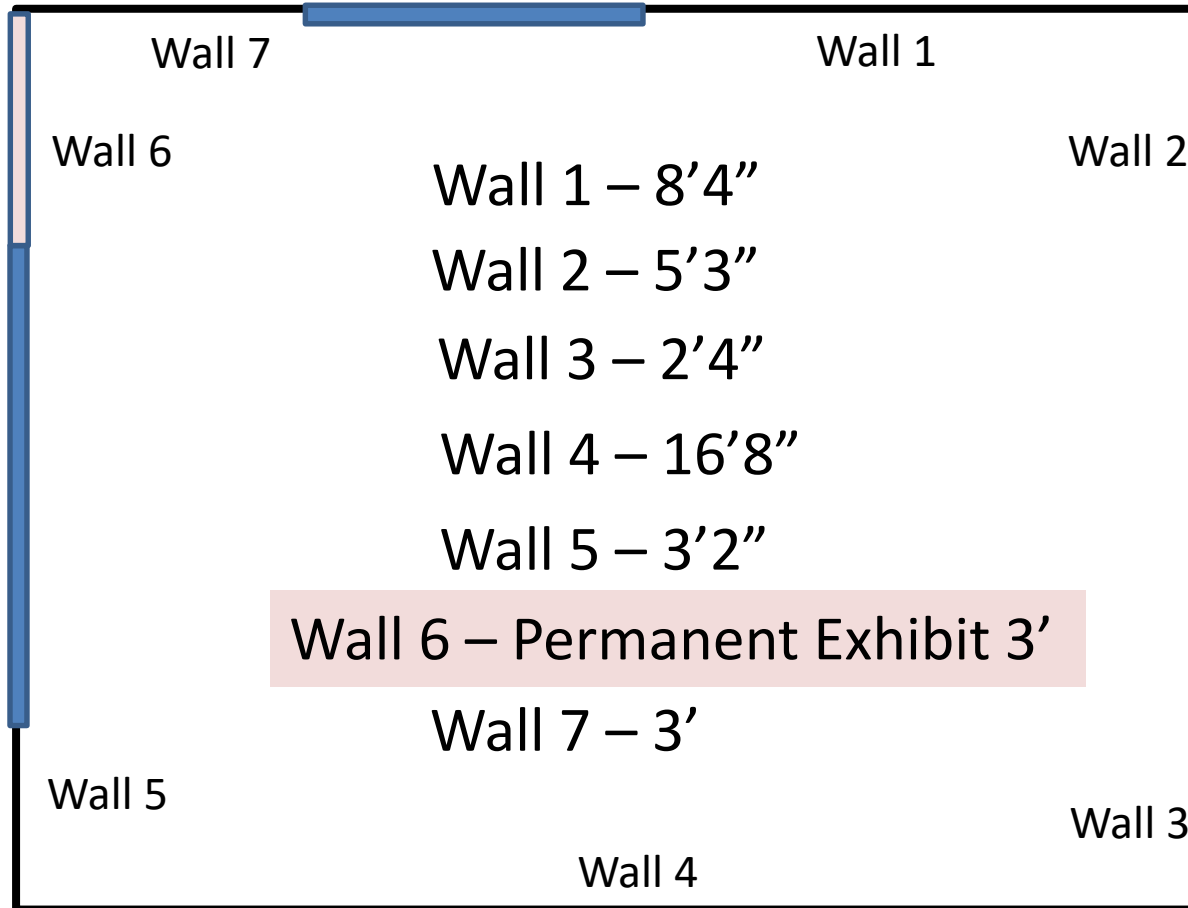

Cedar Key Arts Center

Member's Gallery Dimensions

Overall Size 16'8" (L) X 12'10" X 8' (D)

Display Pedestals Available